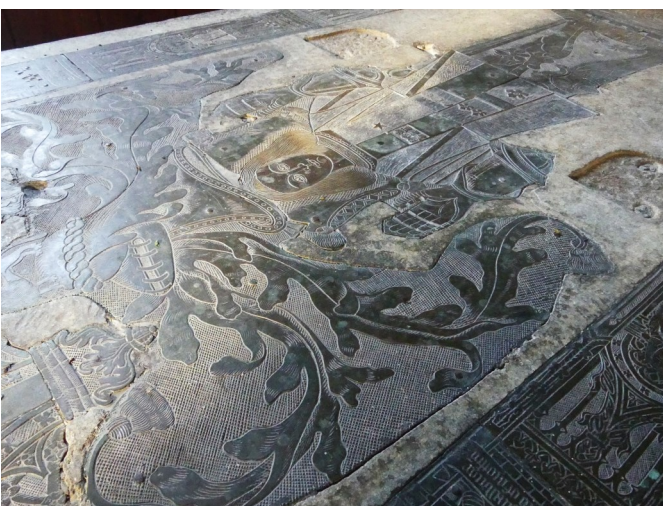

BATS IN CHURCHES

St Mary the Virgin OLD HUNSTANTON Norfolk

The Issue

Old Hunstanton is mainly home to a small roost of Common and Soprano Pipistrelle, with some signs of Brown Long-eared and Serotine bats. The church is usually able to manage the cleaning but were concerned that bats might affect a planned reordering