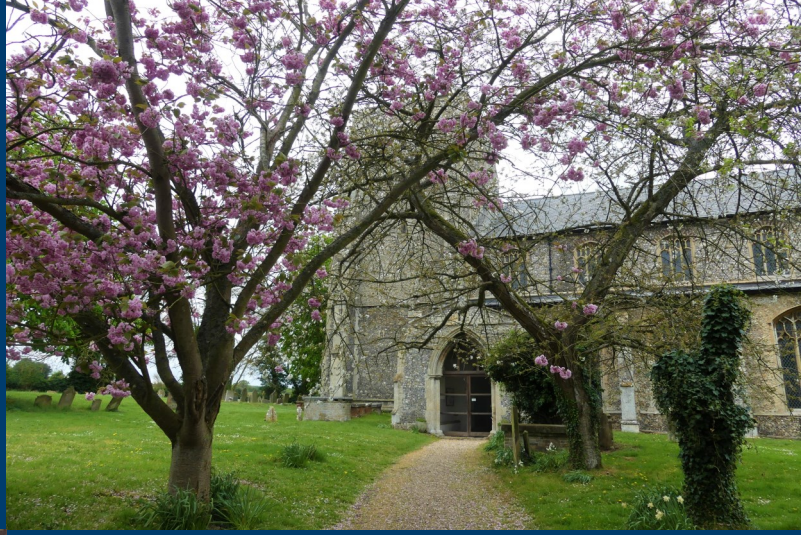

BATS IN CHURCHES

Our Lady St Mary SOUTH CREAKE Norfolk

The Issue

Our Lady St Mary is a very active church with an unusual painted angel roof. Our surveys showed signs of both Natterer's and Common Pipistrelle, although numbers of bats in the church had declined quite significantly in recent years.