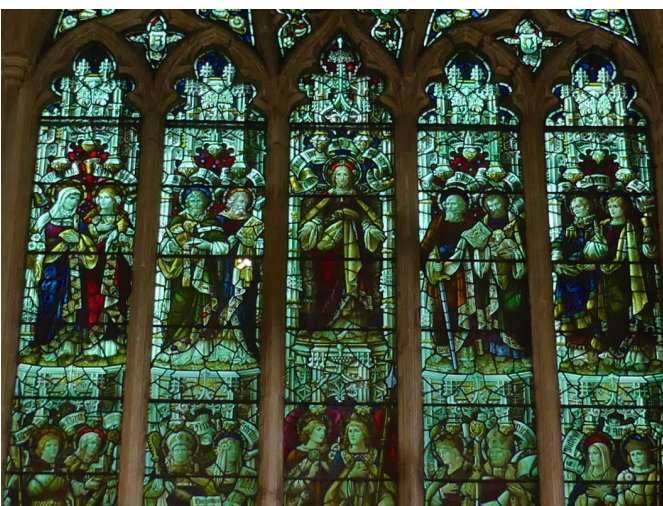

BATS IN CHURCHES

St Peter & St Paul WATLINGTON Norfolk

The Issue

Watlington has likely maternity roosts of Natterer's and Common Pipistrelle within the church. The natterer's were mainly roosting in the north-west corner of the chancel and the common pipistrelles were roosting at the east end of the south aisle. The church was in need of some major repairs, primarily the replacement of a large section of the chancel roof.

What We Did

In 2021 we funded a bat survey and European Protected Species licence for the church that allowed them to complete important repairs to the chancel roof without causing any disturbance to the bat roost.

We have also purchase a new noticeboard made by a local carpenter for the church to share regular wildlife sightings and display more information about their bats and held a bat walk in 2023.

 @batsinchurches